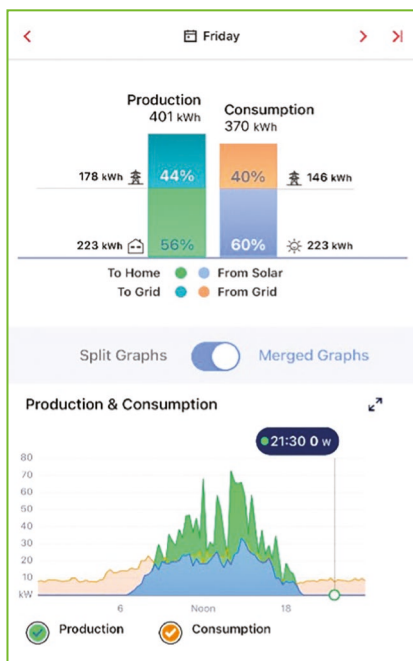

Estimated generation across all sites: **277MWh**

Equivalent trees planted (Annually): **2450**

Specs:

- ✓ 733 x Trina Vertex S+ 430w solar panels
- ✓ 3 x 90kW SolarEdge 3 phase monitoring
- ✓ 248 x S1000 Optimisers
- ✓ 120 x P950 Optimisers
- ✓ SolarEdge Wattnode Modus Meter for import and export monitoring
- ✓ Firefighter gateway
- ✓ K2 standing seam mounting /Van der Valk mounting equipment

Key benefits

Reduce energy costs

Monitor performance of the system

Payback period of 4-5 years

SolarEdge firefighter gateway

The difference made

Sports Building

Main Building