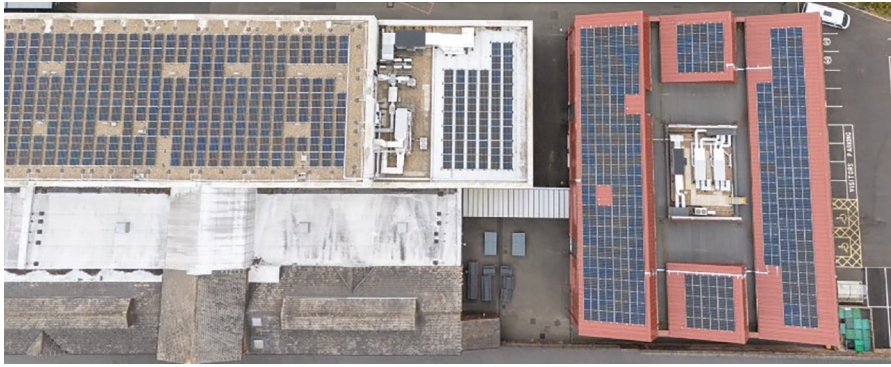

★★★★★
Kembla are committed to customer satisfaction

Thomas Telford UTC

Thomas Telford UTC (formerly West Midlands Construction UTC) is a coeducational 11-19s University Technical College school located on the Springfield Campus in Wolverhampton, West Midlands, England. Established in 2015, the school is situated within the Grade II listed building of the restored former Springfield Brewery, which dates back to 1873. It became part of the Thomas Telford Multi-Academy Trust in 2019.

In 2019, the West Midlands Construction UTC underwent significant changes and became part of the Thomas Telford Multi-Academy Trust, joining other institutions like Madeley Academy, Sandwell Academy, Walsall Academy, and Redhill Primary Academy. In addition, the school was rebranded as Thomas Telford University Technical College (UTC) and changed its student age range from 14-19s to 11-19s.[7] To accommodate the increase in students, the school embarked on a £12.6 million building extension project.

solaredge

Trinasolar

The process

The College is part of the Thomas Telford Multi Academy Trust, Kembla have already installed at their three other sister schools, Walsall, Sandwell and Madeley Academy. From the onset they had a passion for creating an environmentally friendly school.

What we did

We installed full SolarEdge systems across 2 units totalling 318.86kWp over a 3-week period. Also adding a retractable permanent edge protection for the flat roof through a company called keyguard.