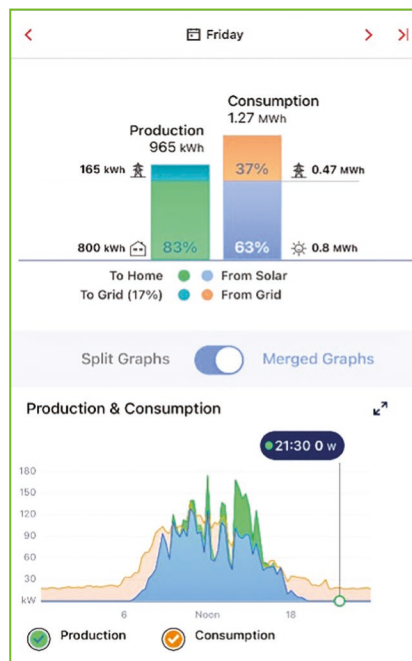

Estimated generation across all sites: **277MWh**

Equivalent trees planted (Annually): **2450**

Specs:

- ✓ 733 x Trina Vertex S+ 430w solar panels
- ✓ 3 x 90kW SolarEdge 3 phase monitoring
- ✓ 248 x S1000 Optimisers
- ✓ 120 x P950 Optimisers
- ✓ SolarEdge Wattnode Modus Meter for import and export monitoring
- ✓ Firefighter gateway
- ✓ K2 standing seam mounting /Van der Valk mounting equipment

Key benefits

Reduce energy costs

Monitor performance of the system

Payback period of 4-5 years

SolarEdge firefighter gateway

The difference made

Sports Building

Main Building